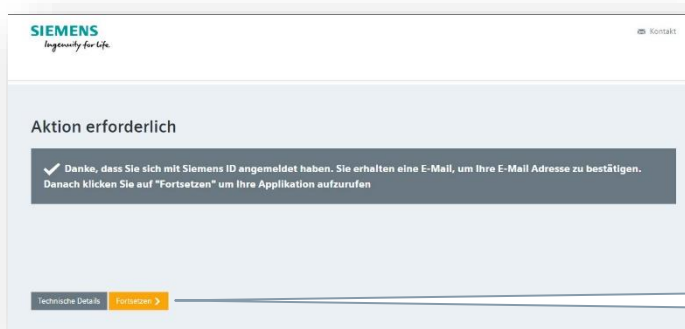

SIEMENS

Ingenuity for life

If you now return to the browser, you can use the full functionality of our website.

Here you return to the SITRAIN website.

Do you have further questions?
We are happy to advise you personally!

SITRAIN customer service

Tel.: 0911/895-7575

E-Mail: sitrain.de@siemens.com

Web: www.siemens.de/sitrain-personal