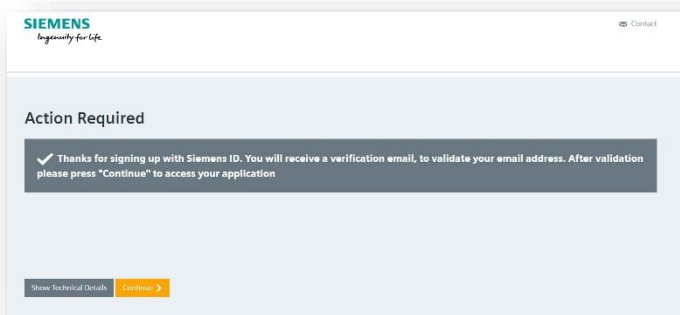

If you are not yet registered, follow the instructions below.

As soon as you enter an application that requires registration, a window with two options will appear. Select "Sign up" to enter your data. An input mask appears in which you can enter your e-mail address, your personal password, your last name and first name.

The screenshot shows the 'Welcome to Siemens ID' registration page. It features a 'Log In' section with fields for email and password, and a 'Sign Up' section with fields for first name, last name, and password. A checkbox for 'I agree to the terms and conditions' is visible, along with a 'SIGN UP >' button. At the bottom, there is a link for 'Sign up with MyID (Employees)'. The footer contains copyright information and links for 'Corporate Information', 'Privacy Notice', 'Cookie Notice', 'Terms of Use', and 'Digital ID'.

Please fill in the four fields with e-mail address, personal password, first and last name

Agree and view terms and conditions

After agreeing to the terms of use, you can continue by clicking the "Sign up" button.

# SIEMENS

*Ingenuity for Life*

If your data is complete, a note will be displayed that a message was sent to your email address to confirm your email address.

Please check your e-mail box for a message. Usually you will receive this message within a few minutes. If you have not received a message after 15 minutes, please check the e-mail address you entered during registration or your spam folder.